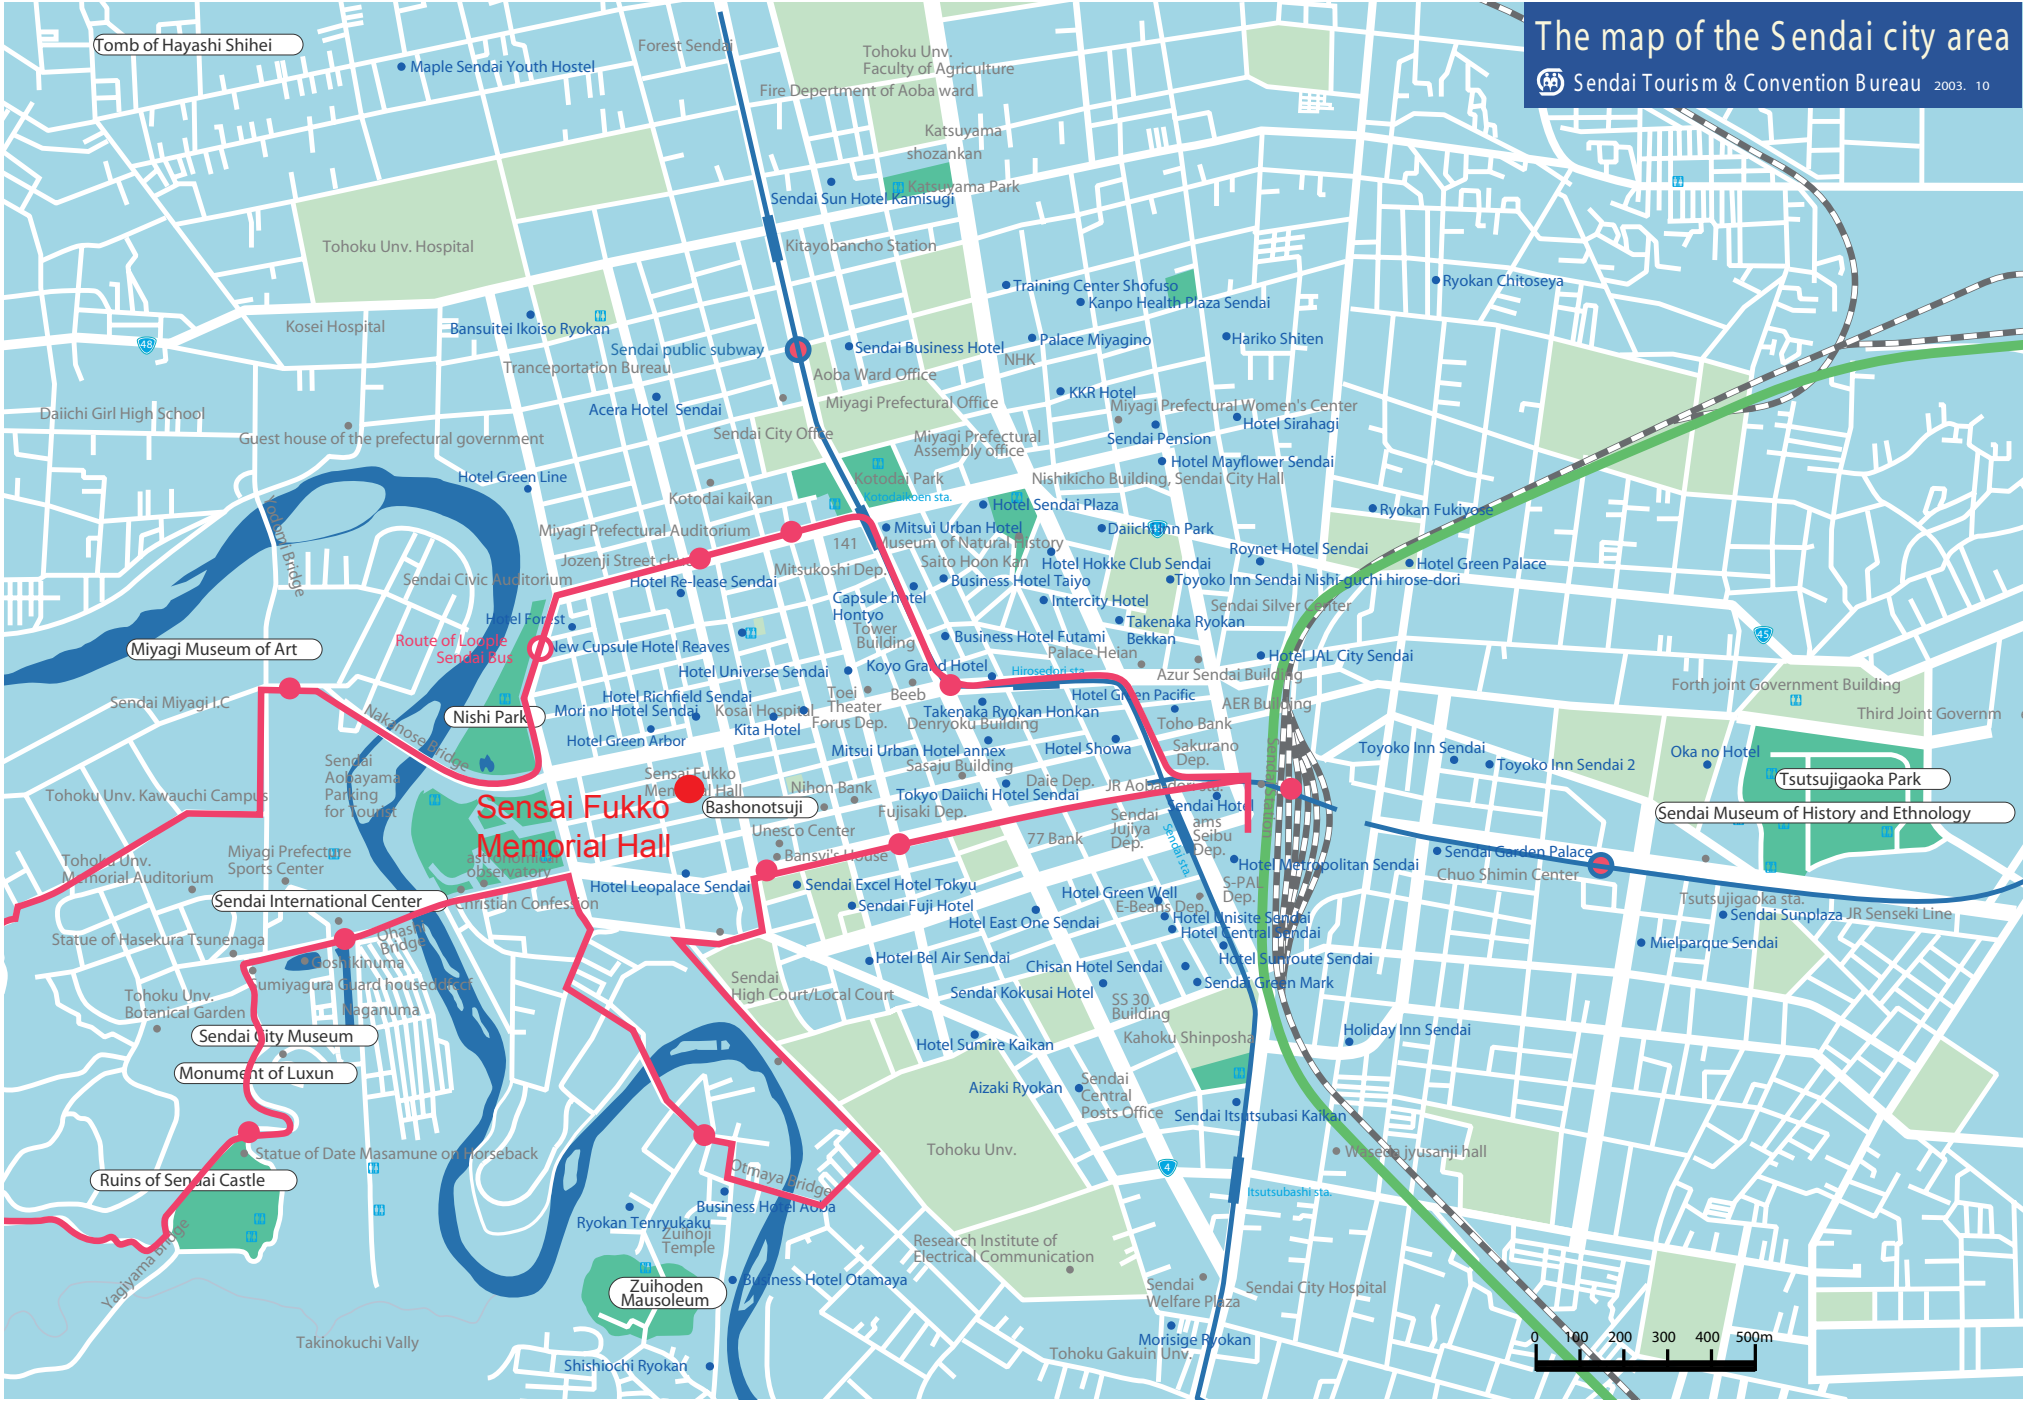

# The map of the Sendai city area

Sendai Tourism & Convention Bureau 2003. 10

Tomb of Hayashi Shihei

Miyagi Museum of Art

Sendai International Center

Sendai City Museum

Monument of Luxun

Ruins of Sendai Castle

Sensai Fukko Memorial Hall

Bashonotsuji

Zuihoden Mausoleum

0 100 200 300 400 500m